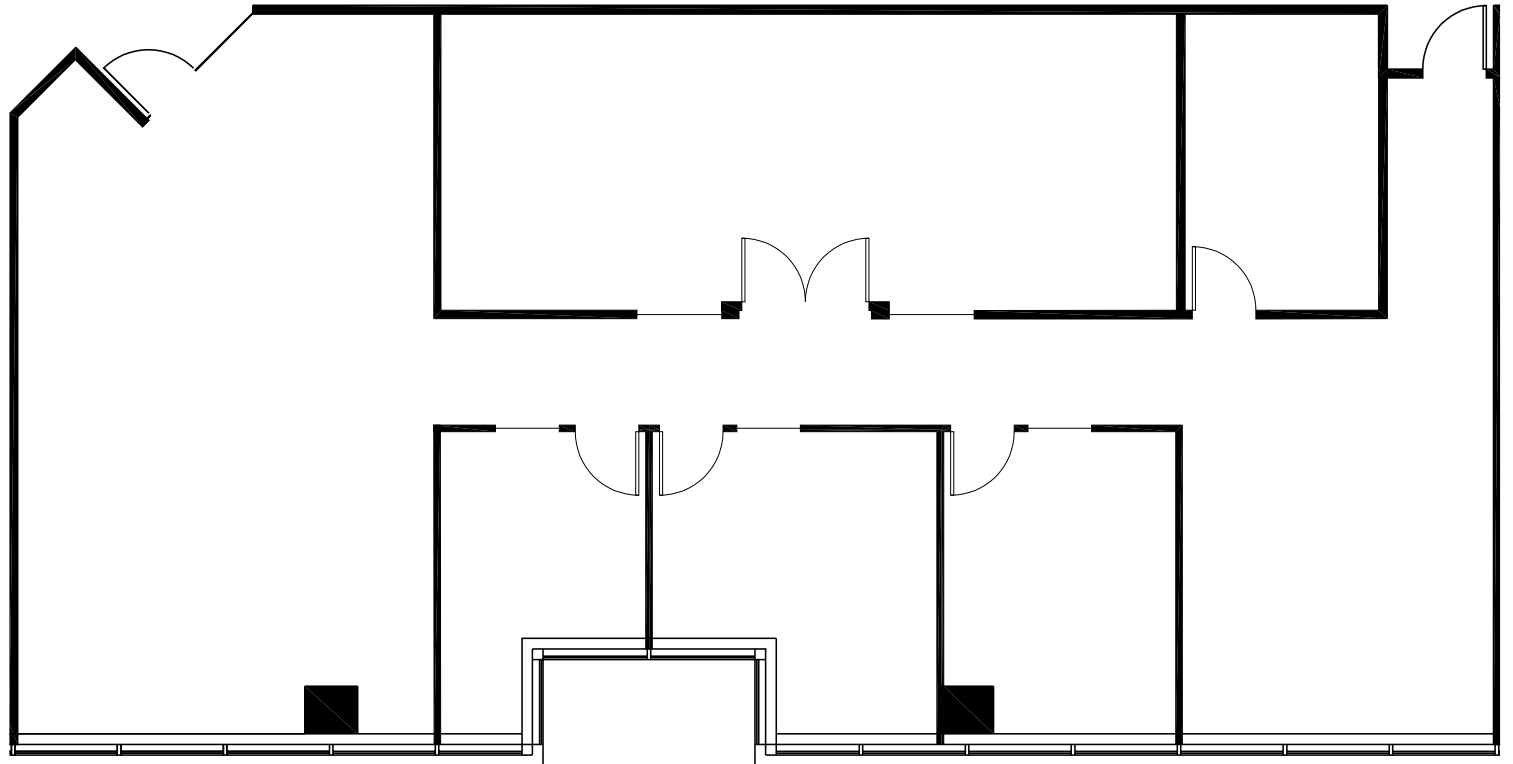

PLAZA TOWER

ONE

6400 Fiddlers Green Circle
Greenwood Village, CO 80111

Suite 910
2,784 RSF