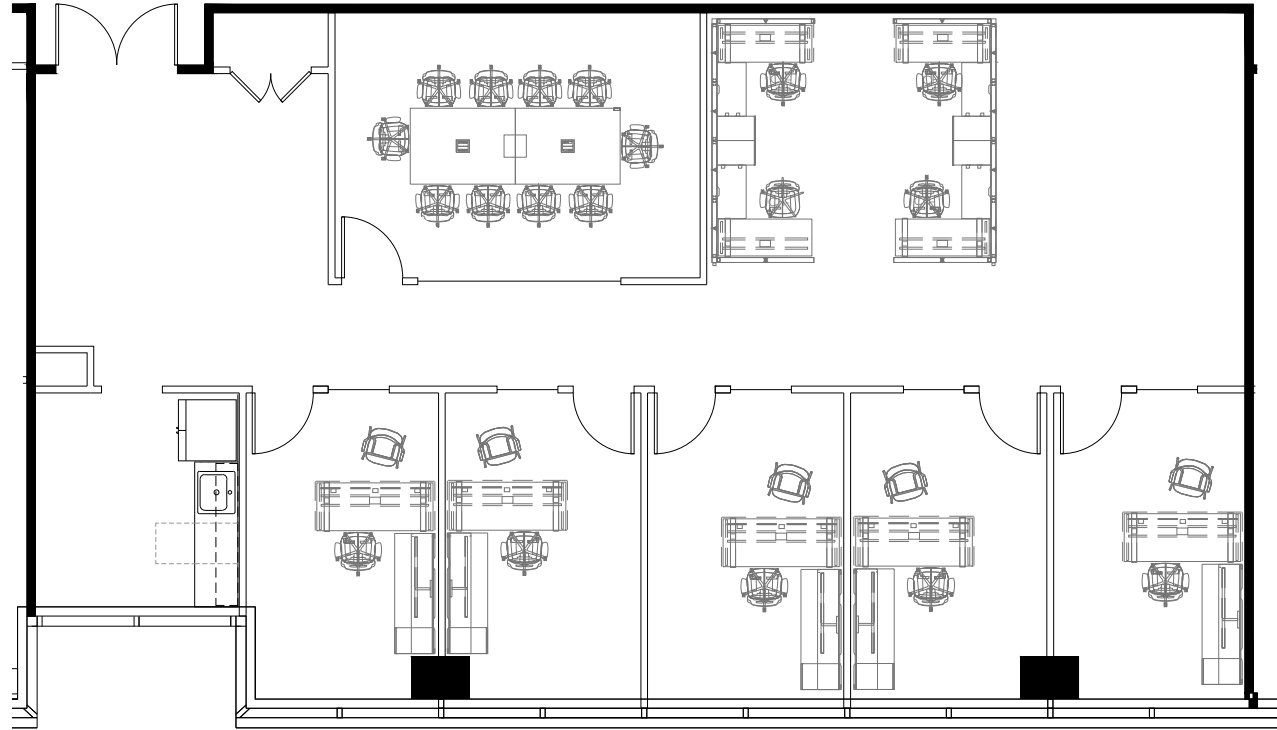

PLAZA TOWER

ONE

6400 Fiddlers Green Circle
Greenwood Village, CO 80111

Suite 840
2,395 RSF

ROBERT WHITTELSEY
303 283 4581 | robert.whittelsey@colliers.com
ABBY PATTILLO
303 283 4579 | abby.pattillo@colliers.com