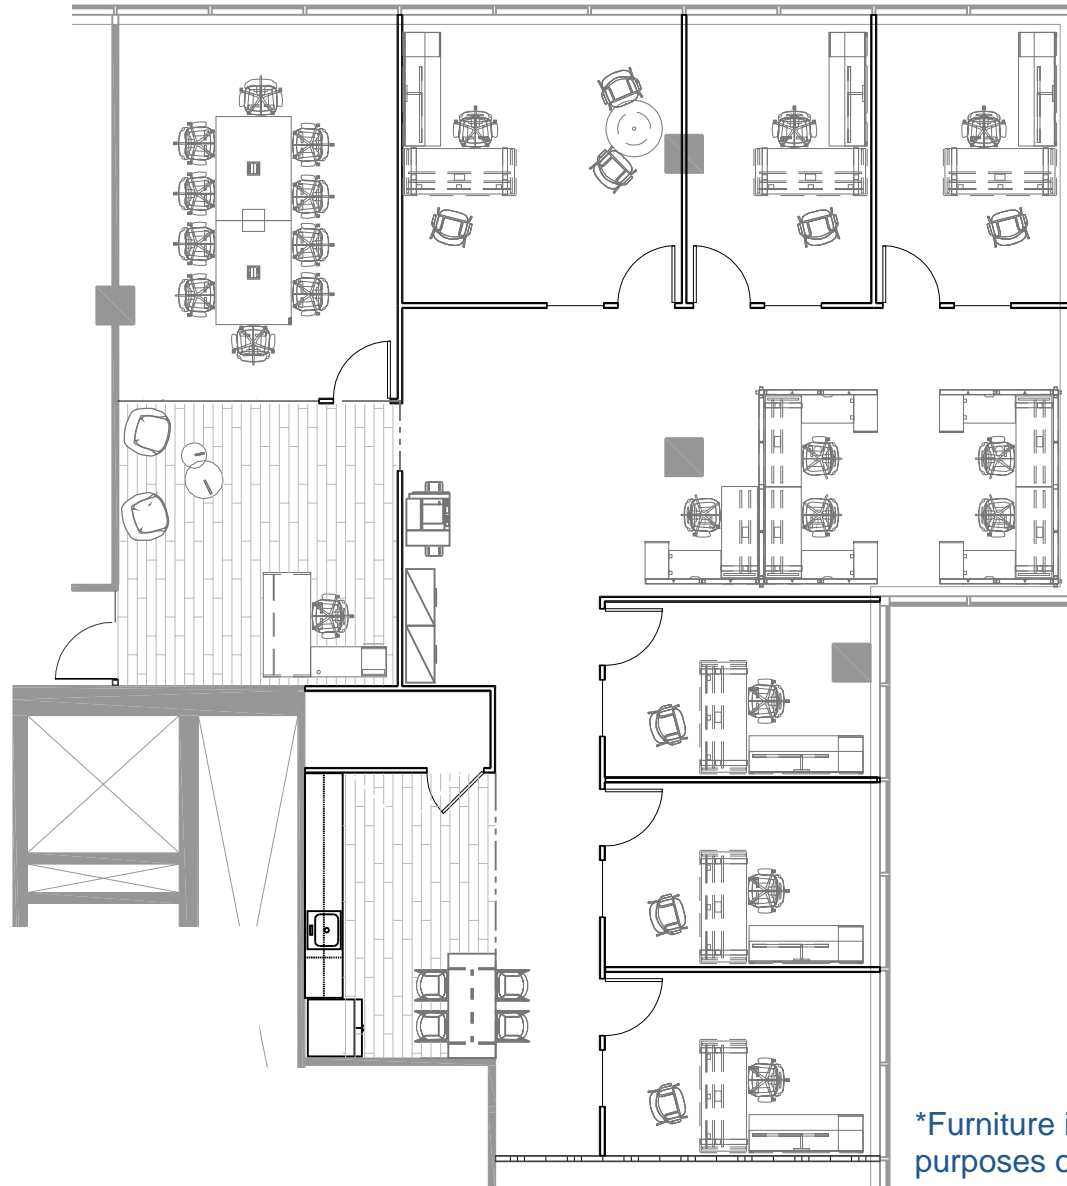

PLAZA TOWER

ONE

6400 Fiddlers Green Circle
Greenwood Village, CO 80111

Suite 2125
3,028 RSF

*Furniture is for illustrative purposes only

ROBERT WHITTELSEY
303 283 4581 | robert.whittelsey@colliers.com
ABBY PATTILLO
303 283 4579 | abby.pattillo@colliers.com