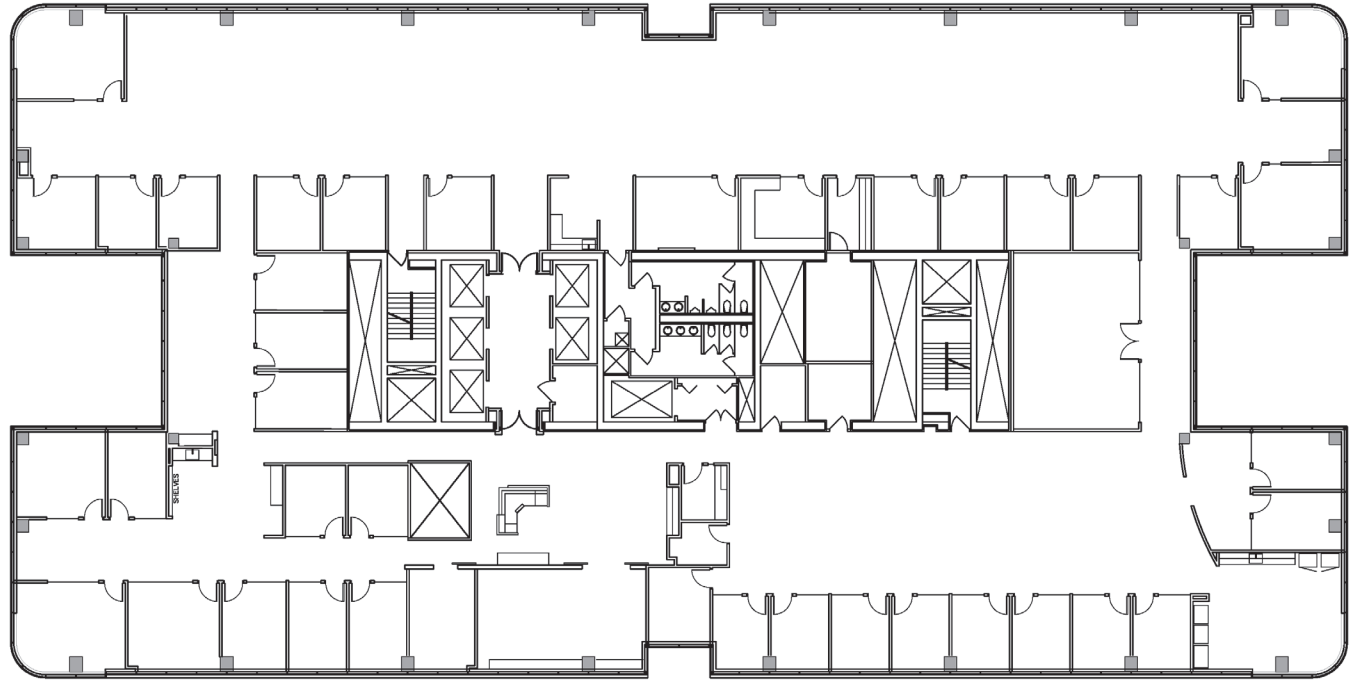

PLAZA TOWER

ONE

6400 Fiddlers Green Circle
Greenwood Village, CO 80111

Suite 700
22,546 RSF

ROBERT WHITTELSEY
303 283 4581 | robert.whittelsey@colliers.com
ABBY PATTILLO
303 283 4579 | abby.pattillo@colliers.com