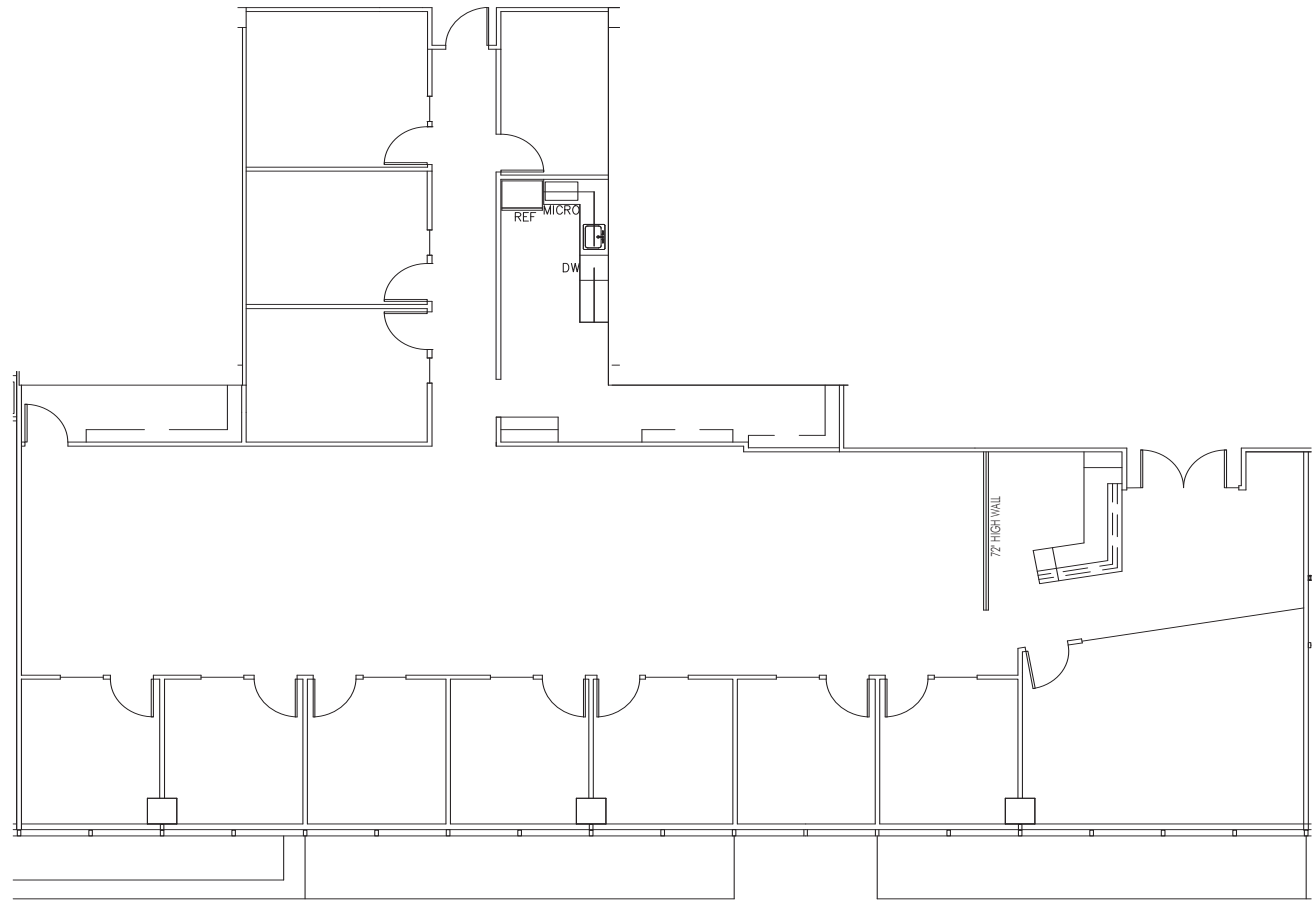

PLAZA TOWER

ONE

6400 Fiddlers Green Circle
Greenwood Village, CO 80111

Suite 1970
4,443 RSF

ROBERT WHITTELSEY
303 283 4581 | robert.whittelsey@colliers.com
ABBY PATTILLO
303 283 4579 | abby.pattillo@colliers.com