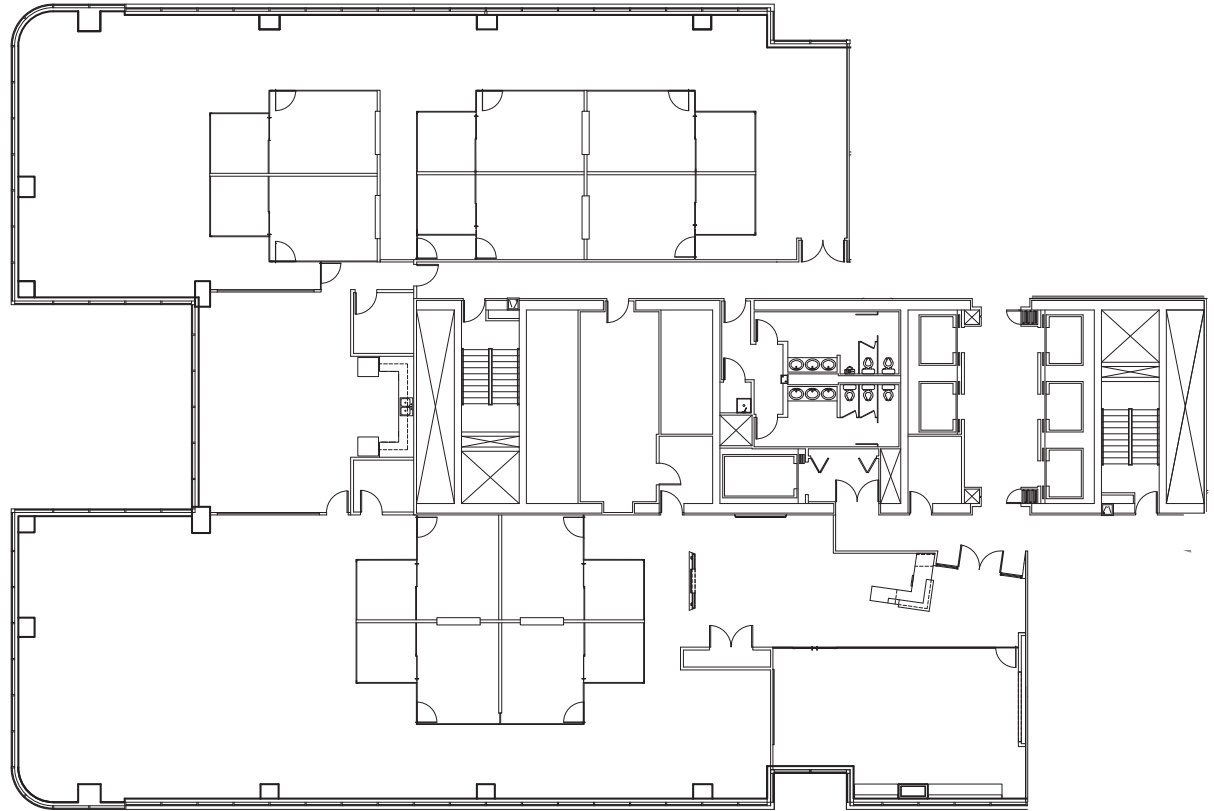

PLAZA TOWER

ONE

6400 Fiddlers Green Circle
Greenwood Village, CO 80111

Suite 1300
12,608 RSF

ROBERT WHITTELEY
303 283 4581 | robert.whittelsey@colliers.com
ABBY PATTILLO
303 283 4579 | abby.pattillo@colliers.com