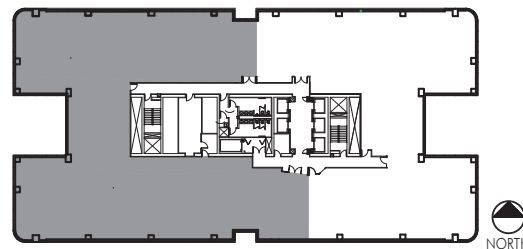

PLAZA TOWER

ONE

6400 Fiddlers Green Circle
Greenwood Village, CO 80111

Suite 1300
12,608 RSF

ROBERT WHITTELEY
303 283 4581 | robert.whittelsey@colliers.com
ABBY PATTILLO
303 283 4579 | abby.pattillo@colliers.com